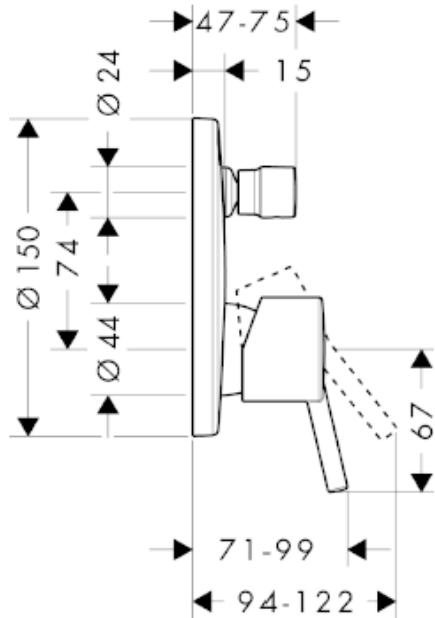

SPECIFICATION SHEET - fittings

BRAND:	hansgrohe	Product Photo:
ORIGIN:	Germany	
SERIES:	Talis' S	
PRODUCT DESCRIPTION:	Finish set for concealed bath/shower mixer with automatic diverter • Flow rate: 22 l./min. at 3 bar • Flow pressure; 1~5 bar (15~70 psi)	
MODEL No.	32475 000	
FINISH/COLOUR:	Chrome-plated	
DIMENSIONS:	Ø150mm	
OPTIONAL MATCHING PARTS:	Universal iBox	

Technical Informations: Suitable for continous flow water heater

REMINDER:	Pipe flushing must be done before faucets are installed. Failure to do so voids the warranty. Do not use cleaners containing abrasive cleansers, ammonia, bleach, acids, waxes, alcohol, solvents or other products not recommended for chrome. All information is for reference only, installation shall always be based on the actual product delivered.